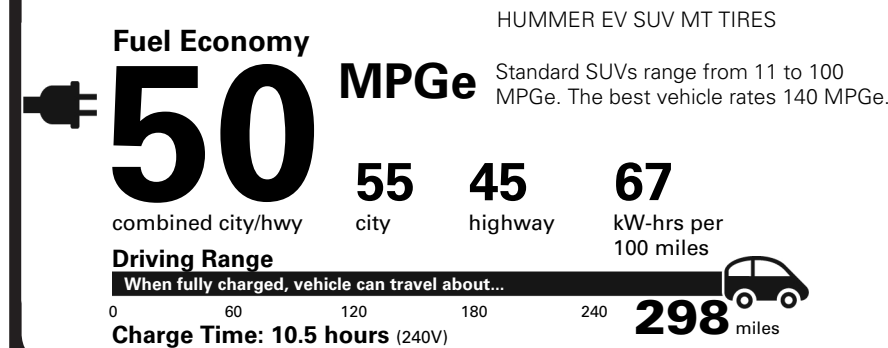

MANUFACTURER'S SUGGESTED RETAIL PRICE

STANDARD VEHICLE PRICE \$104,650.00

OPTIONS & PRICING

OPTIONS INSTALLED BY THE MANUFACTURER (MAY REPLACE STANDARD EQUIPMENT SHOWN)

- EXTREME OFF-ROAD PACKAGE 9,995.00
- REAR RECOVERY HOOK (DEALER INSTALLED)
- 18" BLACK ALUMINUM WHEELS WITH MACHINED ACCENTS
- ROCKER PROTECTORS W/ ASSIST STEPS (DEALER INSTALLED)
- FULL UNDERBODY SKID PLATES
- FRONT & REAR

HUMMER EV CREDIT	-6,250.00
TOTAL OPTIONS	\$8,210.00
TOTAL VEHICLE & OPTIONS	\$112,860.00
DESTINATION CHARGE	2,295.00
TOTAL VEHICLE PRICE*	\$115,155.00

EPA DOT Fuel Economy and Environment

You save **\$2,250** in fuel costs over 5 years compared to the average new vehicle.