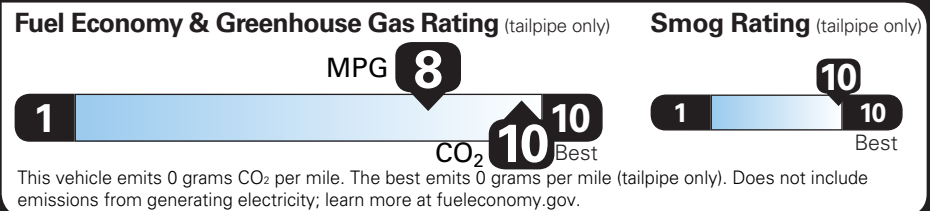

Actual results will vary for many reasons, including driving conditions and how you drive and maintain your vehicle. The average new vehicle gets 28 MPG and costs $9,750 to fuel over 5 years. Cost estimates are based on 15,000 miles per year at $0.15 per kW-hr. MPGe is miles per gasoline gallon equivalent. Vehicle emissions are a significant cause of climate change and smog.

fuel economy.gov
Calculate personalized estimates and compare vehicles

GOVERNMENT 5-STAR SAFETY RATINGS

This vehicle has not been rated by the government for overall vehicle score, frontal crash, side crash or rollover risk.

Source: National Highway Traffic Safety Administration (NHTSA)
www.safercar.gov or 1-888-327-4236

Equipped with the safety and security of OnStar®
Visit onstar.com for details.
onstar.com/privacy

This label has been applied pursuant to Federal law - Do not remove prior to delivery to the ultimate purchaser. *Includes Manufacturer's Recommended Pre-Delivery Service. Does not include dealer installed options and accessories not listed above, local taxes or license fees.

© 2009 General Motors LLC
GMLBL_PROD_0043 - 10/23/2023

ORDER NO DCCZH9 SALES CODE E
SALES MODEL CODE TT35526
DEALER NO 21180
FINAL ASSEMBLY:
DETROIT, MI U.S.A.
VIN 1GKB0RDC9RU108001 REISSUE
DEALER TO WHOM DELIVERED
GROULX AUTOMOTIVE, INC.
15435 S MONROE
MONROE, MI 48161-3989